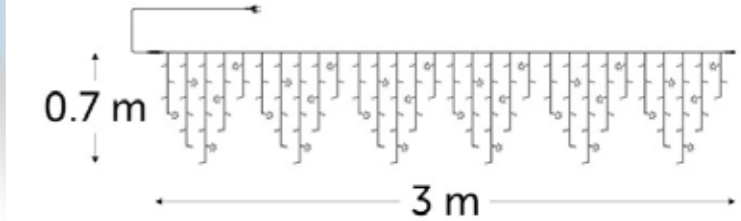

Ridueau icicle flash

L300 x H70 cm
150 led blanc chaud (30 led flash) - IP44 - 24V
14,5€ HTVA